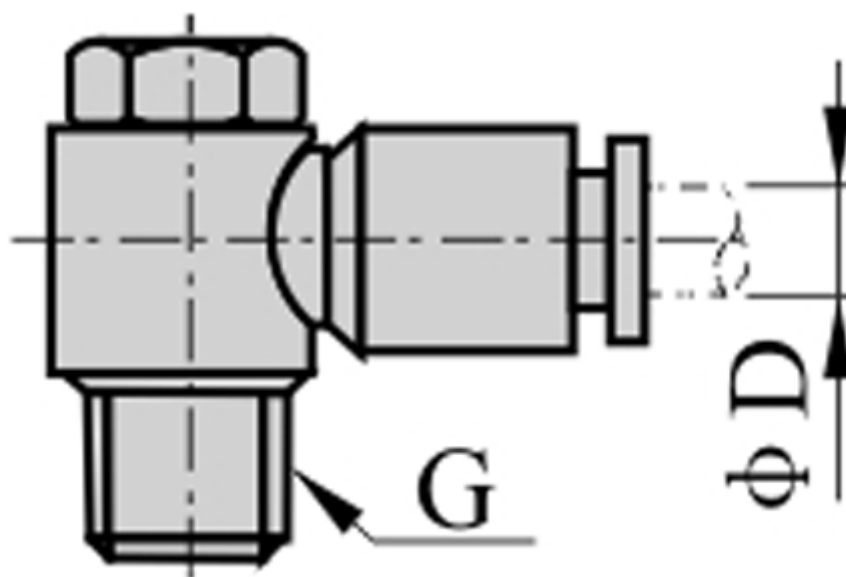

# Data Sheet

Article number: 58EPH1002

Description: Fitting EPH1002 Banjo connector  
Male thread 1/4", tube diameter 10

## Measures

D = 10  
Thread = 1/4"